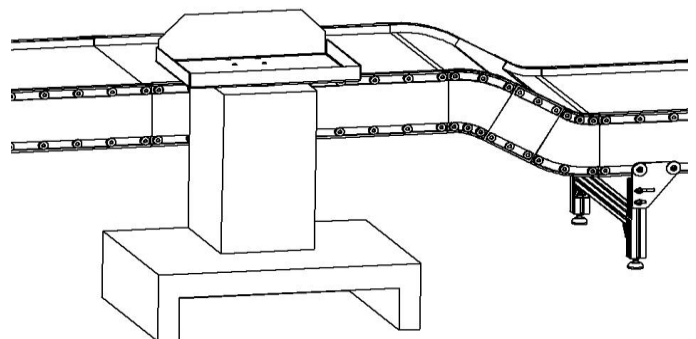

All RFID Library Solution AMH systems are **UL – Certified** and custom designed to meet the unique circulation conditions at each library facility.

RFID Library Solutions

11030 89th Ave N
Maple Grove, MN 55369
www.rfidls.com
(877) 924-7434